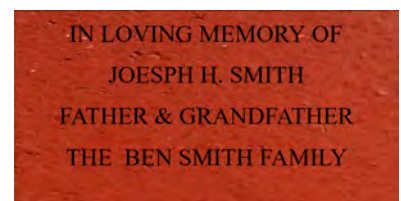

The Barboursville Rotary Club is raising money to help fund our community service projects. The bricks will be installed at the Rotary Shelter overlooking Lake William at the Barboursville Park and will be used to build a new walkway in conjunction with the original bricks installed in 1993.

ALL TEXT IS ENGRAVED IN CAPITAL LETTERS

21 SPACES PER LINE

ANY SYMBOL IS CONSIDERED ONE SPACE
(PERIOD, COMMA, DASH)

ALL TEXT IS CENTERED UNLESS OTHERWISE NOTED

EXAMPLE: we will center your text, so you don't have to

I	N		L	O	V	I	N	G		M	E	M	O	R	Y		O	F		
J	O	E	S	P	H		H	.		S	M	I	T	H						
F	A	T	H	E	R		&		G	R	A	N	D	F	A	T	H	E	R	
T	H	E		B	E	N		S	M	I	T	H		F	A	M	I	L	Y	

Yes, we'd like to reserve a permanent brick. Please engrave our brick as follows:

8 x 8 Brick
$75 each

4 x 8 Brick
$50 each

NAME _____

STREET _____

CITY _____ STATE _____ ZIP _____ PHONE _____

EMAIL _____ AMOUNT PAID _____

PLEASE RETURN THIS FORM AND YOUR CHECK PAYABLE TO:
Rotary Club of Barboursville
Brick Fundraiser
P.O. Box 395
Barboursville, WV 25504